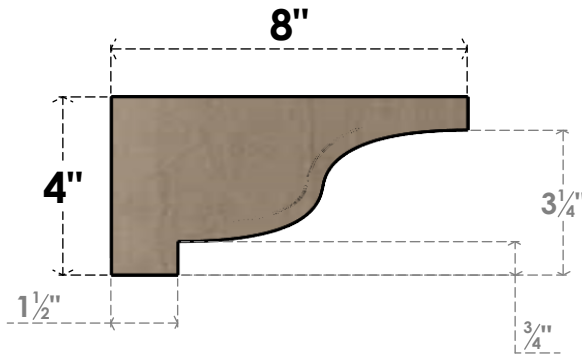

ITEM NUMBER: CORU04X08X04NEWRCP

4"W X 8"D X 4"H SERIES 3 WIDE NEWPORT ROUGH CEDAR TIMBERTHANE
FAUX WOOD CORBEL, PRIMED

SIDE PROFILE

FRONT PROFILE

ISOMETRIC

EKENA MILLWORK
2300 WEST MAIN ST.
CLARKSVILLE, TX 75426
TOLL FREE: 866-607-0453
WWW.EKENAMILLWORK.COM

NOTES

1. INSTALLATION TO BE COMPLETED IN ACCORDANCE WITH MANUFACTURER'S SPECIFICATIONS.
2. DRAWING MAY NOT BE TO SCALE
3. THIS DRAWING IS INTENDED FOR DESIGN AND PLANNING PURPOSES ONLY.
4. ALL INFORMATION CONTAINED HEREIN WAS CURRENT AT THE TIME OF DEVELOPMENT BUT MUST BE REVIEWED AND APPROVED BY THE PRODUCT MANUFACTURER TO BE CONSIDERED ACCURATE.
5. TIMBERTHANE ARCHITECTURAL PRODUCTS ARE MADE FROM HIGH DENSITY URETHANE AND COME FACTORY PRIMED