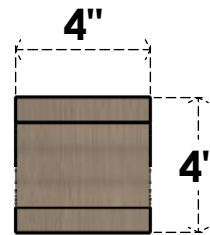

ITEM NUMBER: CORU04X08X04NEWRCP

4"W X 8"D X 4"H SERIES 3 WIDE NEWPORT ROUGH CEDAR TIMBERTHANE
FAUX WOOD CORBEL, PRIMED

SIDE PROFILE

FRONT PROFILE

ISOMETRIC

EKENA MILLWORK
2300 WEST MAIN ST.
CLARKSVILLE, TX 75426
TOLL FREE: 866-607-0453
WWW.EKENAMILLWORK.COM